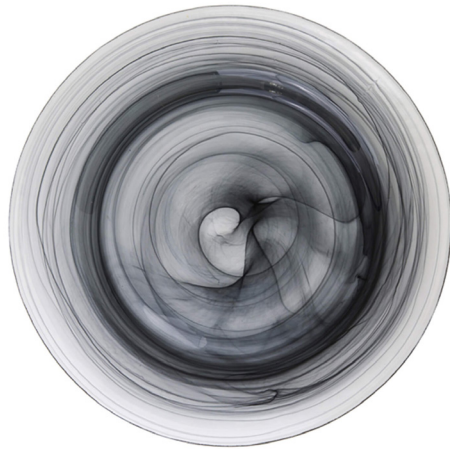

SWIRL BLACK
CHARGER PLATE