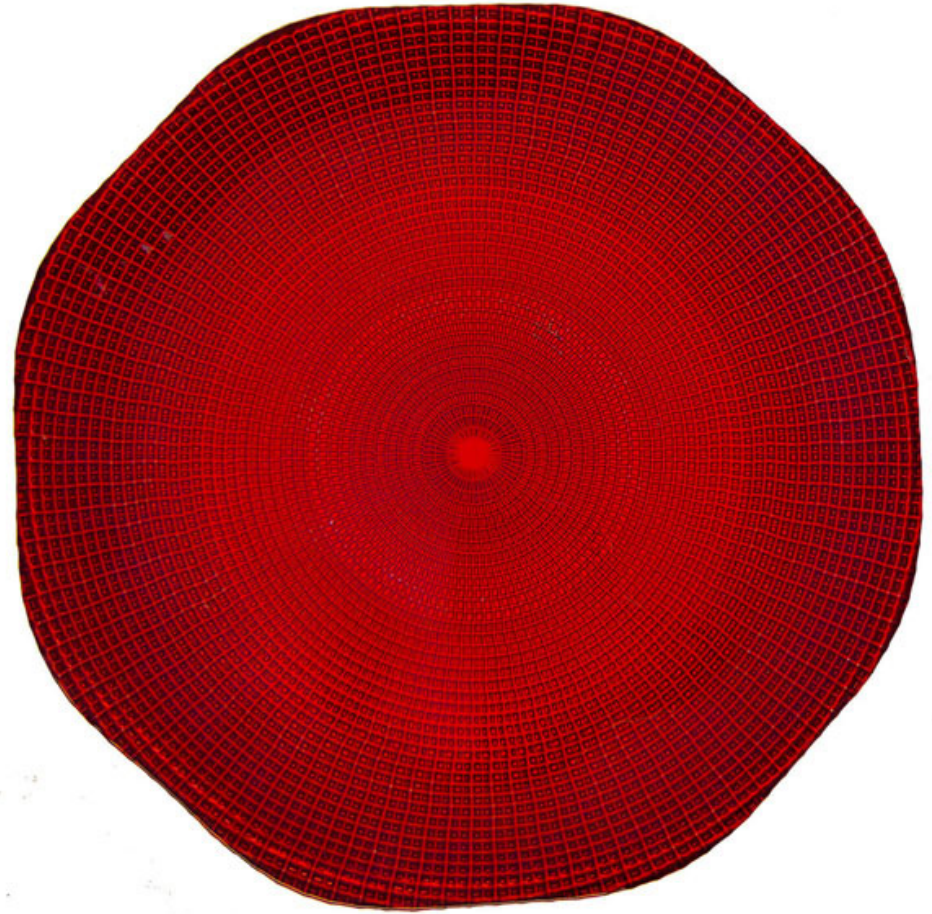

CHRISTA RED
COLLECTION

12.75"

1 Style Available

(12/Rack)

CHRISTA RED
CHARGER PLATE