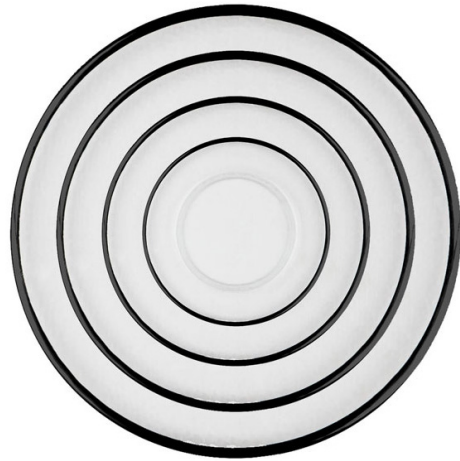

MONACO BLACK
CHINA COLLECTION