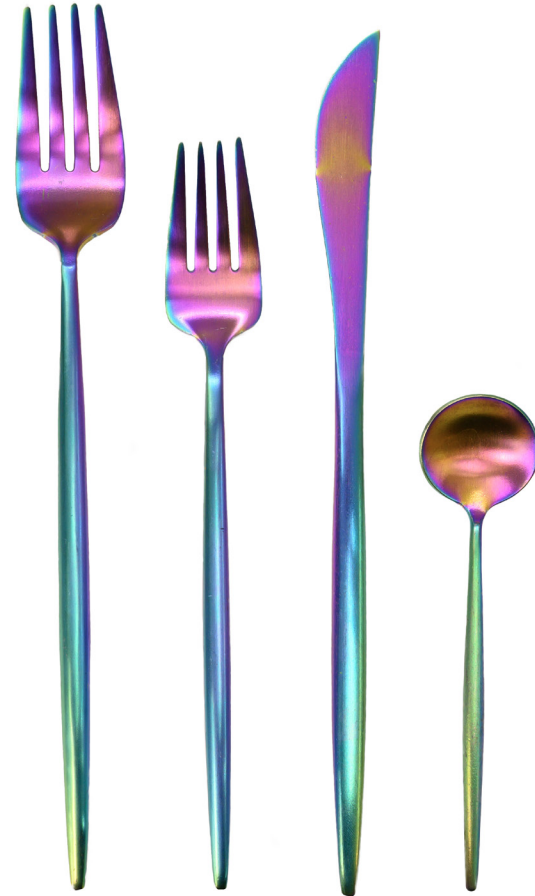

**GOA
FLATWARE**

Fork
Standard

Knife
Standard

Spoon
Mini & Large

(10/Set)

**GOA ROSE GOLD
& GOLD COLLECTION**

**GOA SILVER
COLLECTION**

**GOA WHITE & GOLD
COLLECTION**

**GOA WHITE & SILVER
COLLECTION**

GOA RAINBOW
FLATWARE

Fork
Dinner & Salad

Knife
Unique

Spoon
Demi

(10/Set)

RAINBOW
COLLECTION

MADISON GOLD
FLATWARE