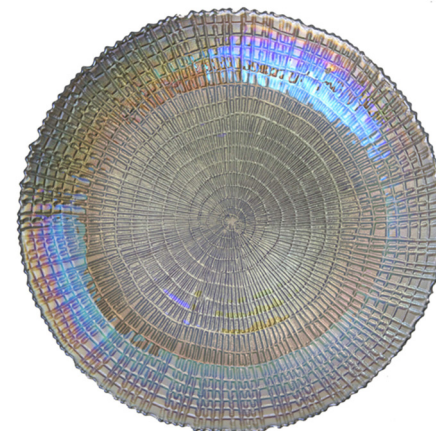

SILVERFISH LUSTER
CHARGER PLATE

LUSTER
CHARGER PLATE

12.75", 12.5, 13"
3 Styles Available
(12/Rack)