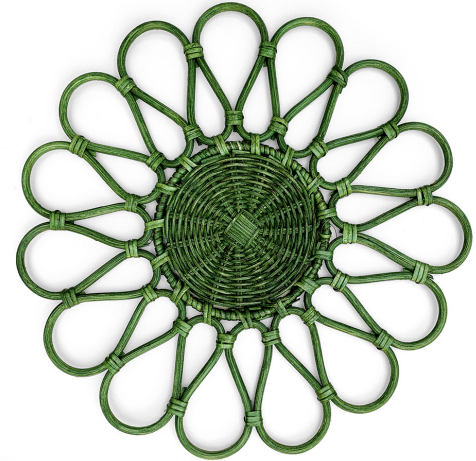

DAHLIA
COLLECTION

15"
1 Style Available
(12/Rack)

DAHLIA
CHARGER PLATE

DAISY
CHARGER PLATE

BLUE DAISY
CHARGER PLATE

GREEN DAISY
CHARGER PLATE

DAISY
COLLECTION

15", 13", 13"