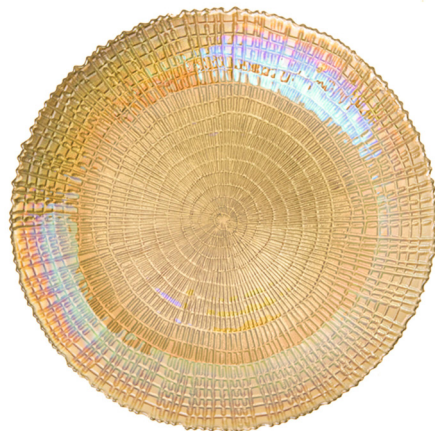

MITZVAH LUSTER
CHARGER PLATE