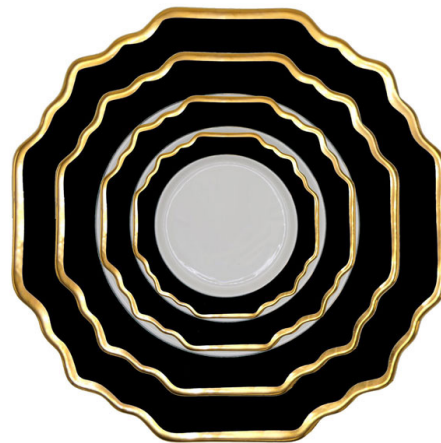

VERSAILLES ONYX & GOLD CHINA COLLECTION