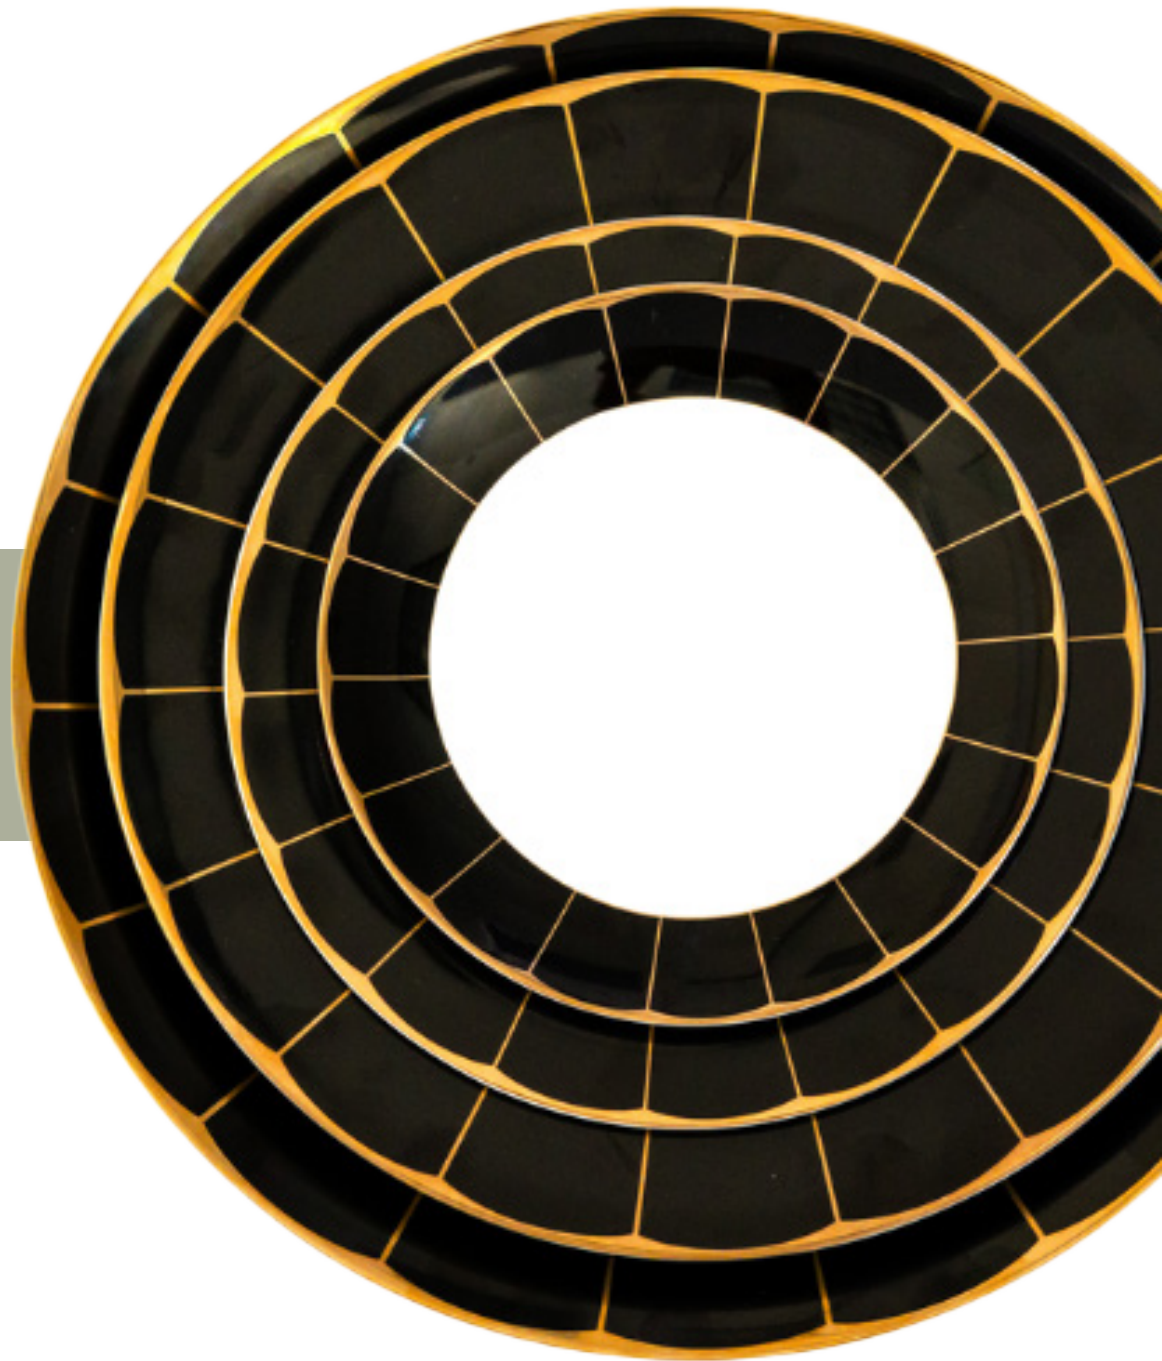

WICKER
CHARGER PLATE

WICKER
COLLECTION

13"

2 Styles Available

(50/Box)

CHINA

**AIDEN
COLLECTION**

B&B Plate
6.5", (10/Set)