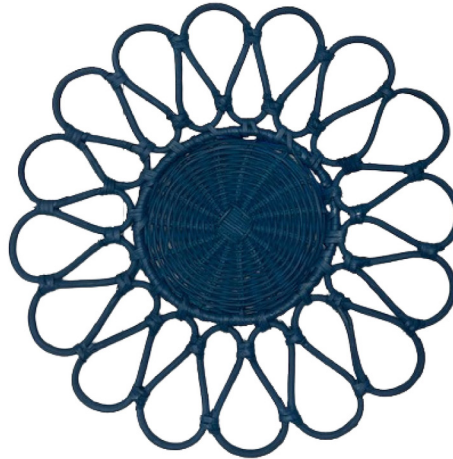

DAHLIA
COLLECTION

15"
1 Style Available
(12/Rack)

DAHLIA
CHARGER PLATE

DAISY
CHARGER PLATE

BLUE DAISY
CHARGER PLATE

GREEN DAISY
CHARGER PLATE

DAISY
COLLECTION

15", 13", 13"