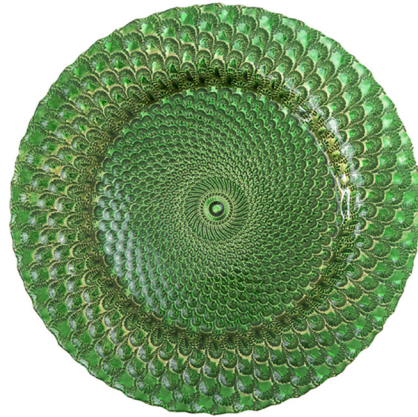

LUXE EMERALD
CHARGER PLATE