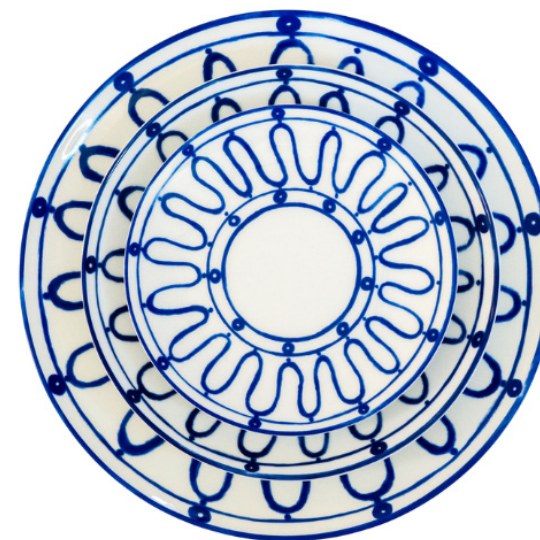

MYKONOS
CHINA COLLECTION

B&B Plate
6.5", (10/Set)

Dinner Plate
10.5", (10/Set)

Salad Plate
8", (10/Set)

MYKONOS BLUE
CHINA COLLECTION