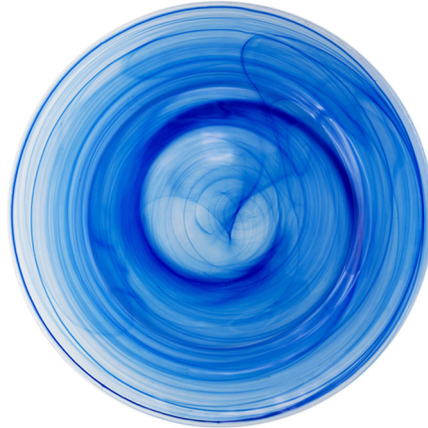

SWIRL BLUE
CHARGER PLATE