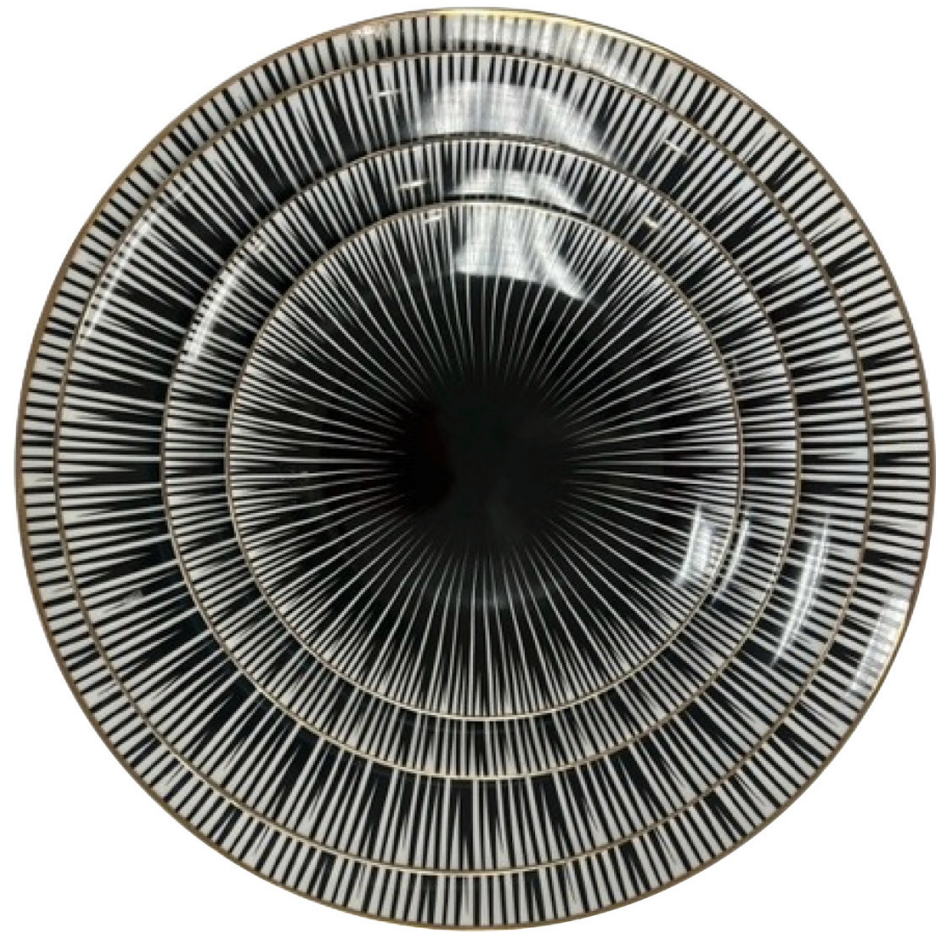

CASA BLANCA
COLLECTION

B&B Plate
6.5", (10/Set)

Charger
12", (12/Rack)

Dinner Plate
10.5", (10/Set)

Salad|Dessert
8", (10/Set)

CASA BLANCA
CHINA COLLECTION