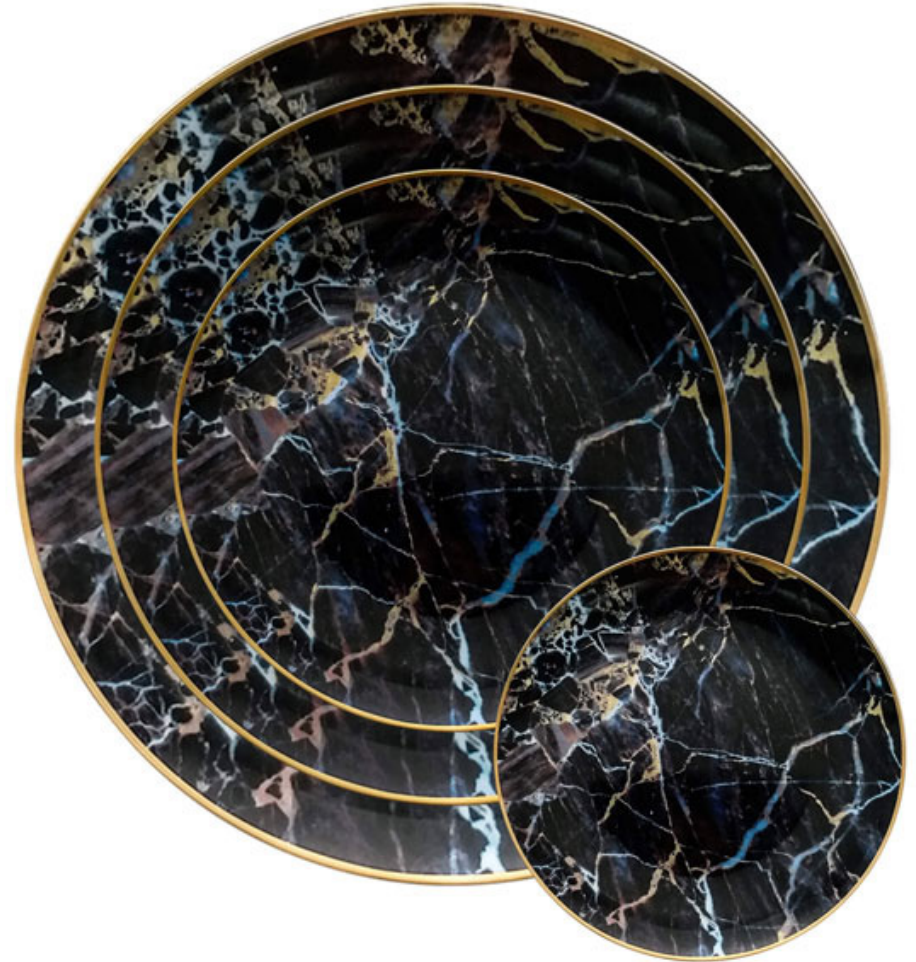

Dinner Plate
10.5", (10/Set)

Salad Plate
8.5", (10/Set)

FRANCESCA ROSE
CHINA COLLECTION

GALAXY COLLECTION

B&B Plate
6.5", (10/Set)

Charger
12", (12/Rack)

Dinner Plate
10.5", (10/Set)

Salad Plate
8", (10/Set)