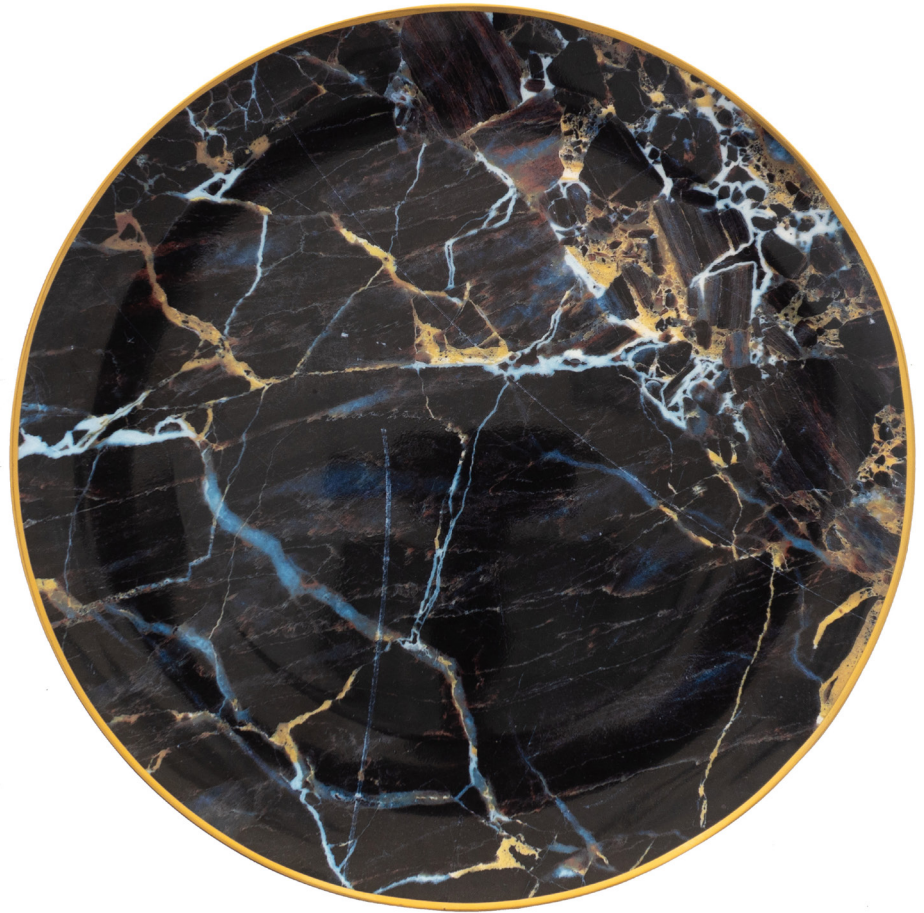

FROST
COLLECTION

13"

2 Styles Available

(12/Rack)

*Chargers are translucent with
metallic details.*

GALAXY
COLLECTION

12"
1 Style Available
(12/Rack)

GALAXY
CHARGER PLATE