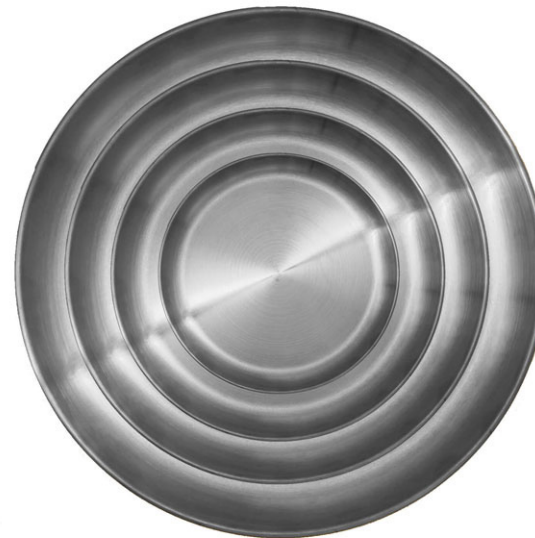

DUOMO SILVER
CHINA COLLECTION