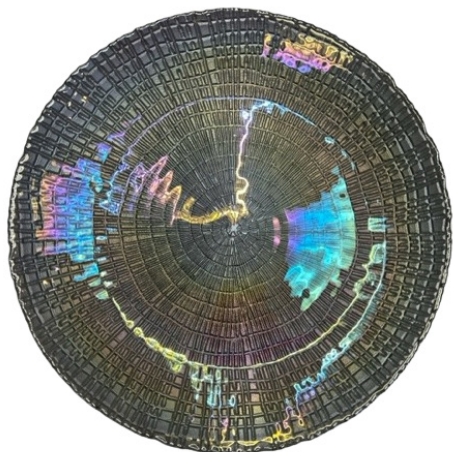

*Chargers are clear with a
metallic edge.*

LIME GREEN RIM
CHARGER PLATE

LIMONCELLO
COLLECTION

12"
1 Style Available
(12/Rack)

LIMONCELLO
CHARGER PLATE

LUNAR GRAY
COLLECTION

12"
1 Style Available
(12/Rack)

LUNAR GRAY
CHARGER PLATE